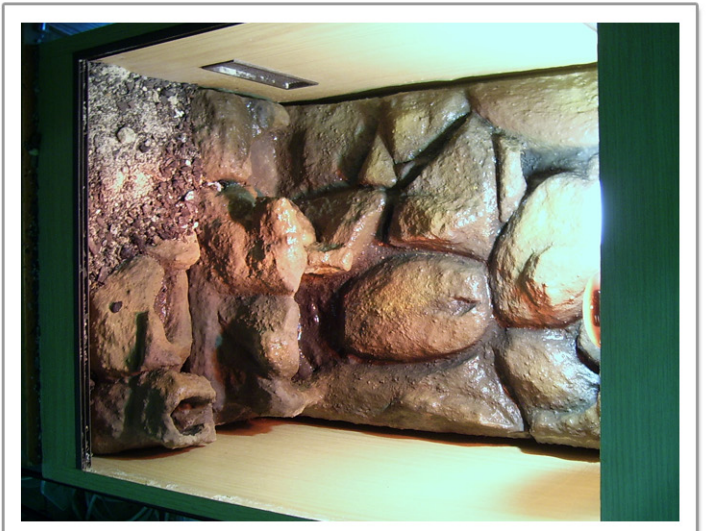

Tropical **Rock** Vivarium

Enclosures Size:

Standard Reptile (400x600x350mm)

Features:

Slow trickle waterfall with external mini pump & filter unit, recessed feeding dish and plant anchors. Suitable for Chamelleons, Snakes and small lizards.